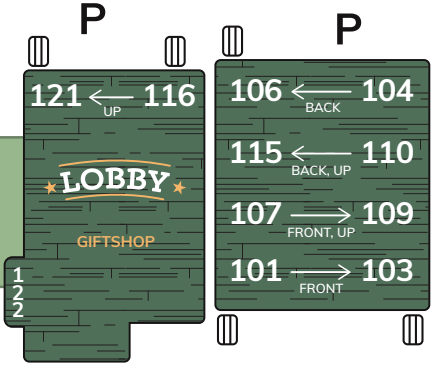

INDIAN FLAT RV PARK & CAMPGROUND, 0.3 MILES

MAP KEY

- P** PARKING
- STAIRS
- ICE
- GAZEBO
- SWING
- BBQ AREA
- FIREPIT
- TRAIL
- BUS STOP

- 3 MILES AWAY** →
- RED BUD LODGE
 - GATEKEEPERS LODGE
 - YOSEMITE RESORT HOMES

WELCOME!

ROOM NUMBER: _____

← YOSEMITE, 8 MILES ————— CALIFORNIA 140 ————— MARIPOSA →

Wild & Scenic Merced River