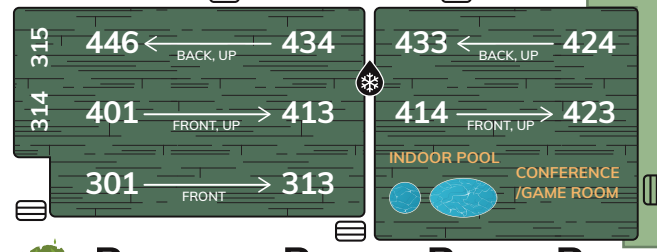

INDIAN FLAT RV PARK & CAMPGROUND, 0.3 MILES

MAP KEY

- P** PARKING
- STAIRS
- ICE
- GAZEBO
- SWING
- BBQ AREA
- FIREPIT
- TRAIL
- BUS STOP

- 3 MILES AWAY** →
- RED BUD LODGE
 - GATEKEEPERS LODGE
 - YOSEMITE RESORT HOMES

WELCOME!

ROOM NUMBER: _____

← YOSEMITE, 8 MILES ————— CALIFORNIA 140 ————— MARIPOSA →

Wild & Scenic Merced River