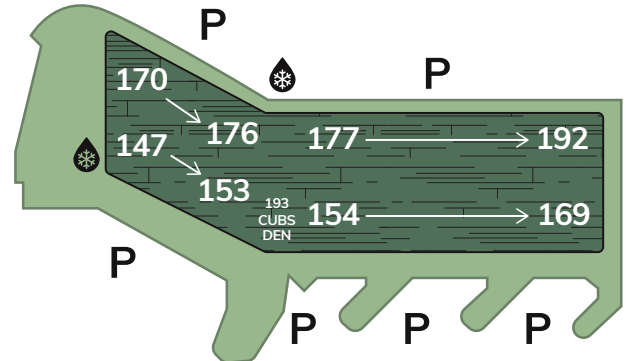

INDIAN FLAT RV PARK & CAMPGROUND, 0.3 MILES

MAP KEY

- P** PARKING
- STAIRS
- ICE
- GAZEBO
- SWING
- BBQ AREA
- FIREPIT
- TRAIL
- BUS STOP

- 3 MILES AWAY** →
- RED BUD LODGE
 - GATEKEEPERS LODGE
 - YOSEMITE RESORT HOMES

WELCOME!

ROOM NUMBER: _____

← YOSEMITE, 8 MILES ————— CALIFORNIA 140 ————— MARIPOSA →

Wild & Scenic Merced River