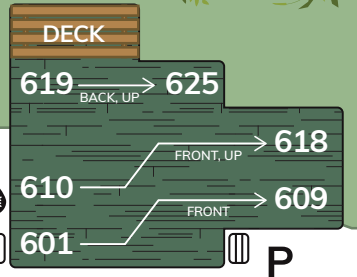

INDIAN FLAT RV PARK & CAMPGROUND, 0.3 MILES

MAP KEY

- P** PARKING
- STAIRS
- ICE
- GAZEBO
- SWING
- BBQ AREA
- FIREPIT
- TRAIL
- BUS STOP

- 3 MILES AWAY** →
- RED BUD LODGE
 - GATEKEEPERS LODGE
 - YOSEMITE RESORT HOMES

WELCOME!

ROOM NUMBER: _____

← YOSEMITE, 8 MILES ————— CALIFORNIA 140 ————— MARIPOSA →

Wild & Scenic Merced River