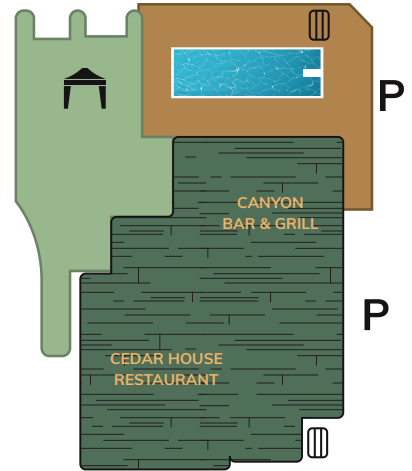

INDIAN FLAT RV PARK & CAMPGROUND, 0.3 MILES

MAP KEY

- P** PARKING
- STAIRS
- ICE
- GAZEBO
- SWING
- BBQ AREA
- FIREPIT
- TRAIL
- BUS STOP

- 3 MILES AWAY** →
- RED BUD LODGE
 - GATEKEEPERS LODGE
 - YOSEMITE RESORT HOMES

WELCOME!

ROOM NUMBER: _____

← YOSEMITE, 8 MILES ————— CALIFORNIA 140 ————— MARIPOSA →

Wild & Scenic Merced River