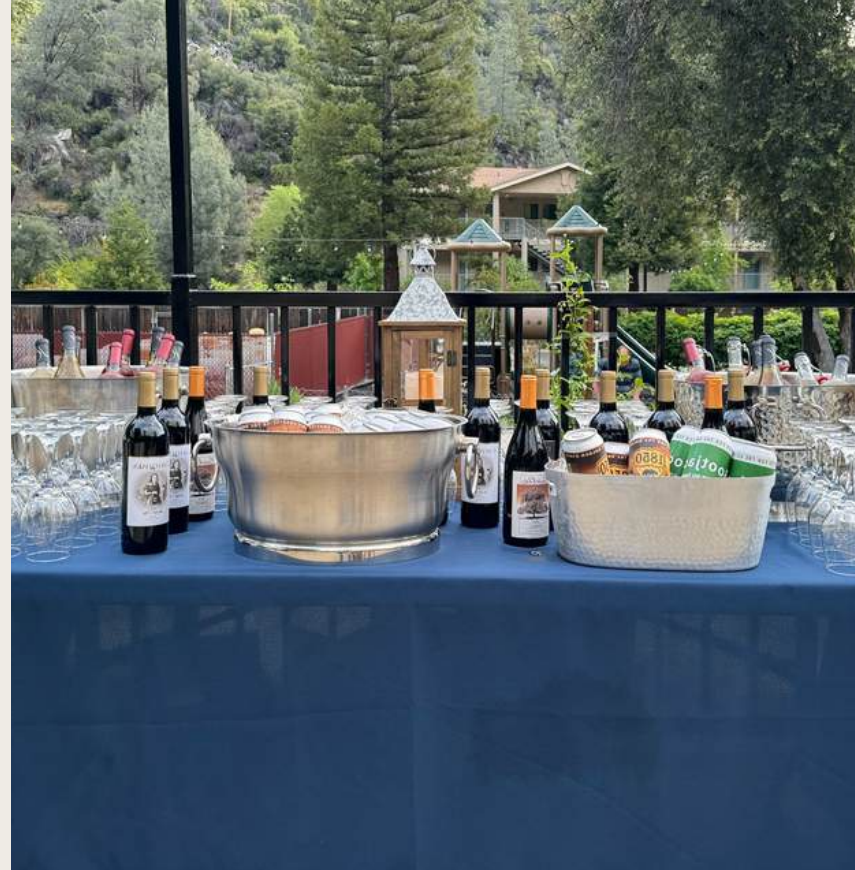

Seated Capacity: 24

ROOSEVELT ROOM

Starting at \$250

The ideal, cozy space for intimate workshops or corporate breakout sessions, complete with a large television, fireplace, comfortable seating and natural light.

Standing Capacity: 35

Seated Capacity: 24

RIVER PARK

Starting at \$1,000

With rustic charm and modern amenities, this meeting space is illuminated with bistro lights that enhance the natural beauty of the surroundings and has a large fire pit perfect for roasting s'mores under the stars. At River Park, you can provide your guests with an unforgettable experience amidst the majestic backdrop of Yosemite.