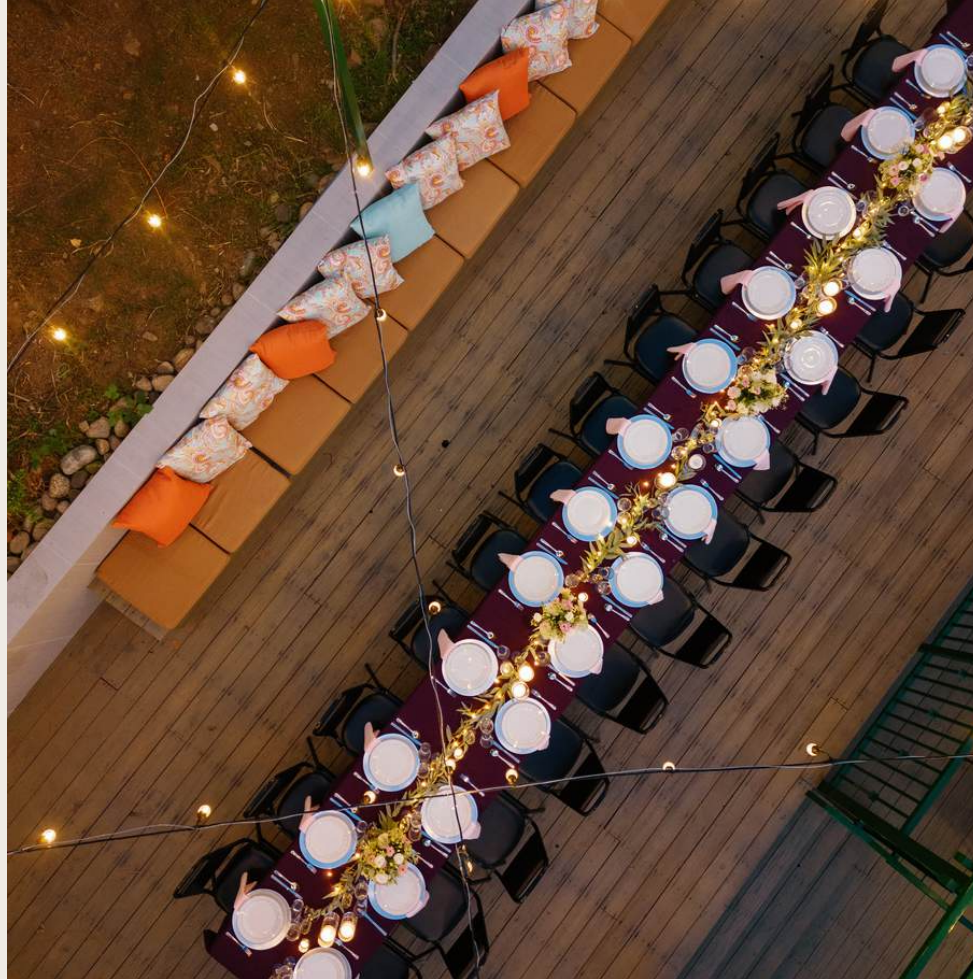

SEQUOIA TERRACE

Starting at $1,000

Celebrate a night to remember at our exquisite outdoor dining venue complete with bistro lights tucked along the hillside of the Sierra Nevada Mountains.

Standing Capacity: 30

Seated Capacity: 20