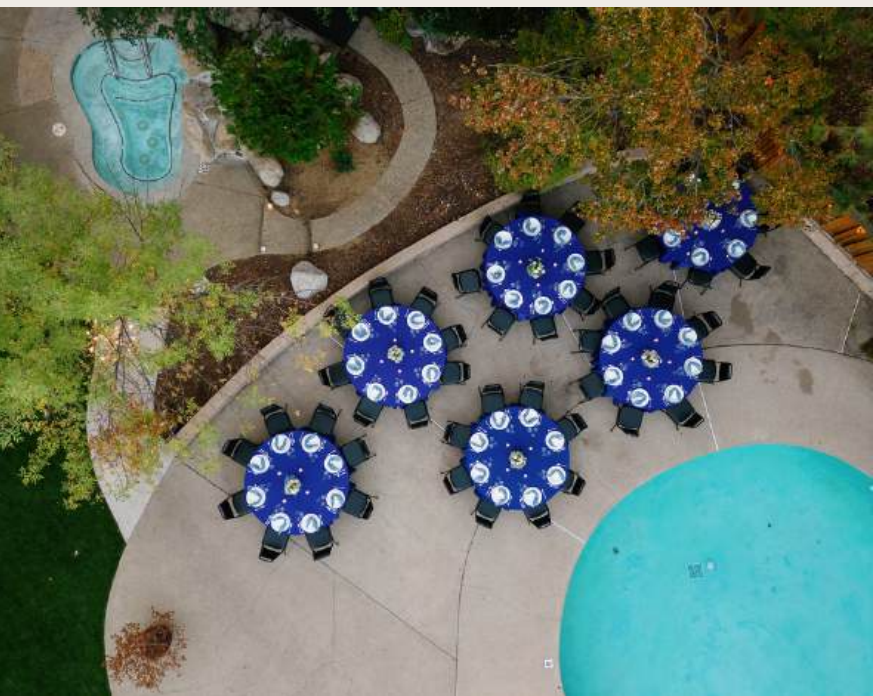

EL CAPITAN RETREAT

Starting at \$1,350

This secluded venue offers privacy and sweeping views of the park, perfect for intimate gatherings or special events of up to 12 people.

Its versatile space also makes it an ideal choice for wedding ceremonies, accommodating up to 40 guests.

CHANDELIER GROVE

Starting at \$2,000

Host your event where the Yosemite mountains meet the sky. As evening falls, chandeliers light up your celebration in the great outdoors.

This private spot is perfect for any gathering, from company meetings to family retreats or wedding toasts. Simple, natural, unforgettable.

Standing Capacity: 125

Seated Capacity: 120

HALF DOME HALL

Starting at \$1,300

Complemented by a cozy fireplace that adds warmth and charm to the rustic ambiance, this indoor venue offers an unforgettable setting. Whether for exchanging vows, hosting productive meetings, or enjoying a gathering, its spacious layout, full catering kitchen, and two complete restrooms with six stalls each provide the perfect backdrop for any occasion.