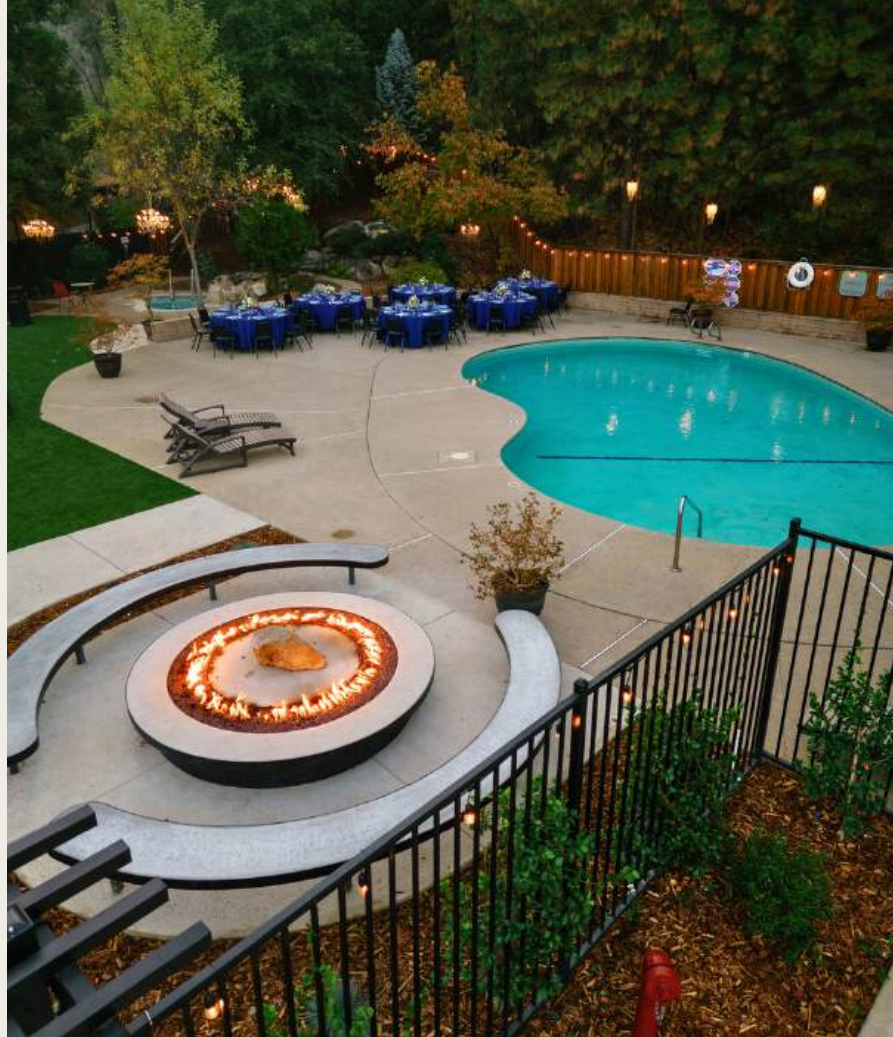

EL CAPITAN RETREAT

Starting at \$1,350

This secluded venue offers privacy and sweeping views of the park, perfect for intimate gatherings or special events of up to 12 people.

Its versatile space also makes it an ideal choice for wedding ceremonies, accommodating up to 40 guests.

Standing Capacity: 175

Seated Capacity: 140

Venues at Yosemite Cedar Lodge

The following venues are located at Yosemite Cedar Lodge, which is tucked within jaw-dropping scenery and is located just eight miles from the Yosemite National Park entrance.

CHANDELIER GROVE

Starting at \$2,000

Host your event where the Yosemite mountains meet the sky. As evening falls, chandeliers light up your celebration in the great outdoors.

This private spot is perfect for any gathering, from company meetings to family retreats or wedding toasts. Simple, natural, unforgettable.

Standing Capacity: 125

Seated Capacity: 120

HALF DOME HALL

Starting at \$1,300

Complemented by a cozy fireplace that adds warmth and charm to the rustic ambiance, this indoor venue offers an unforgettable setting. Whether for exchanging vows, hosting productive meetings, or enjoying a gathering, its spacious layout, full catering kitchen, and two complete restrooms with six stalls each provide the perfect backdrop for any occasion.