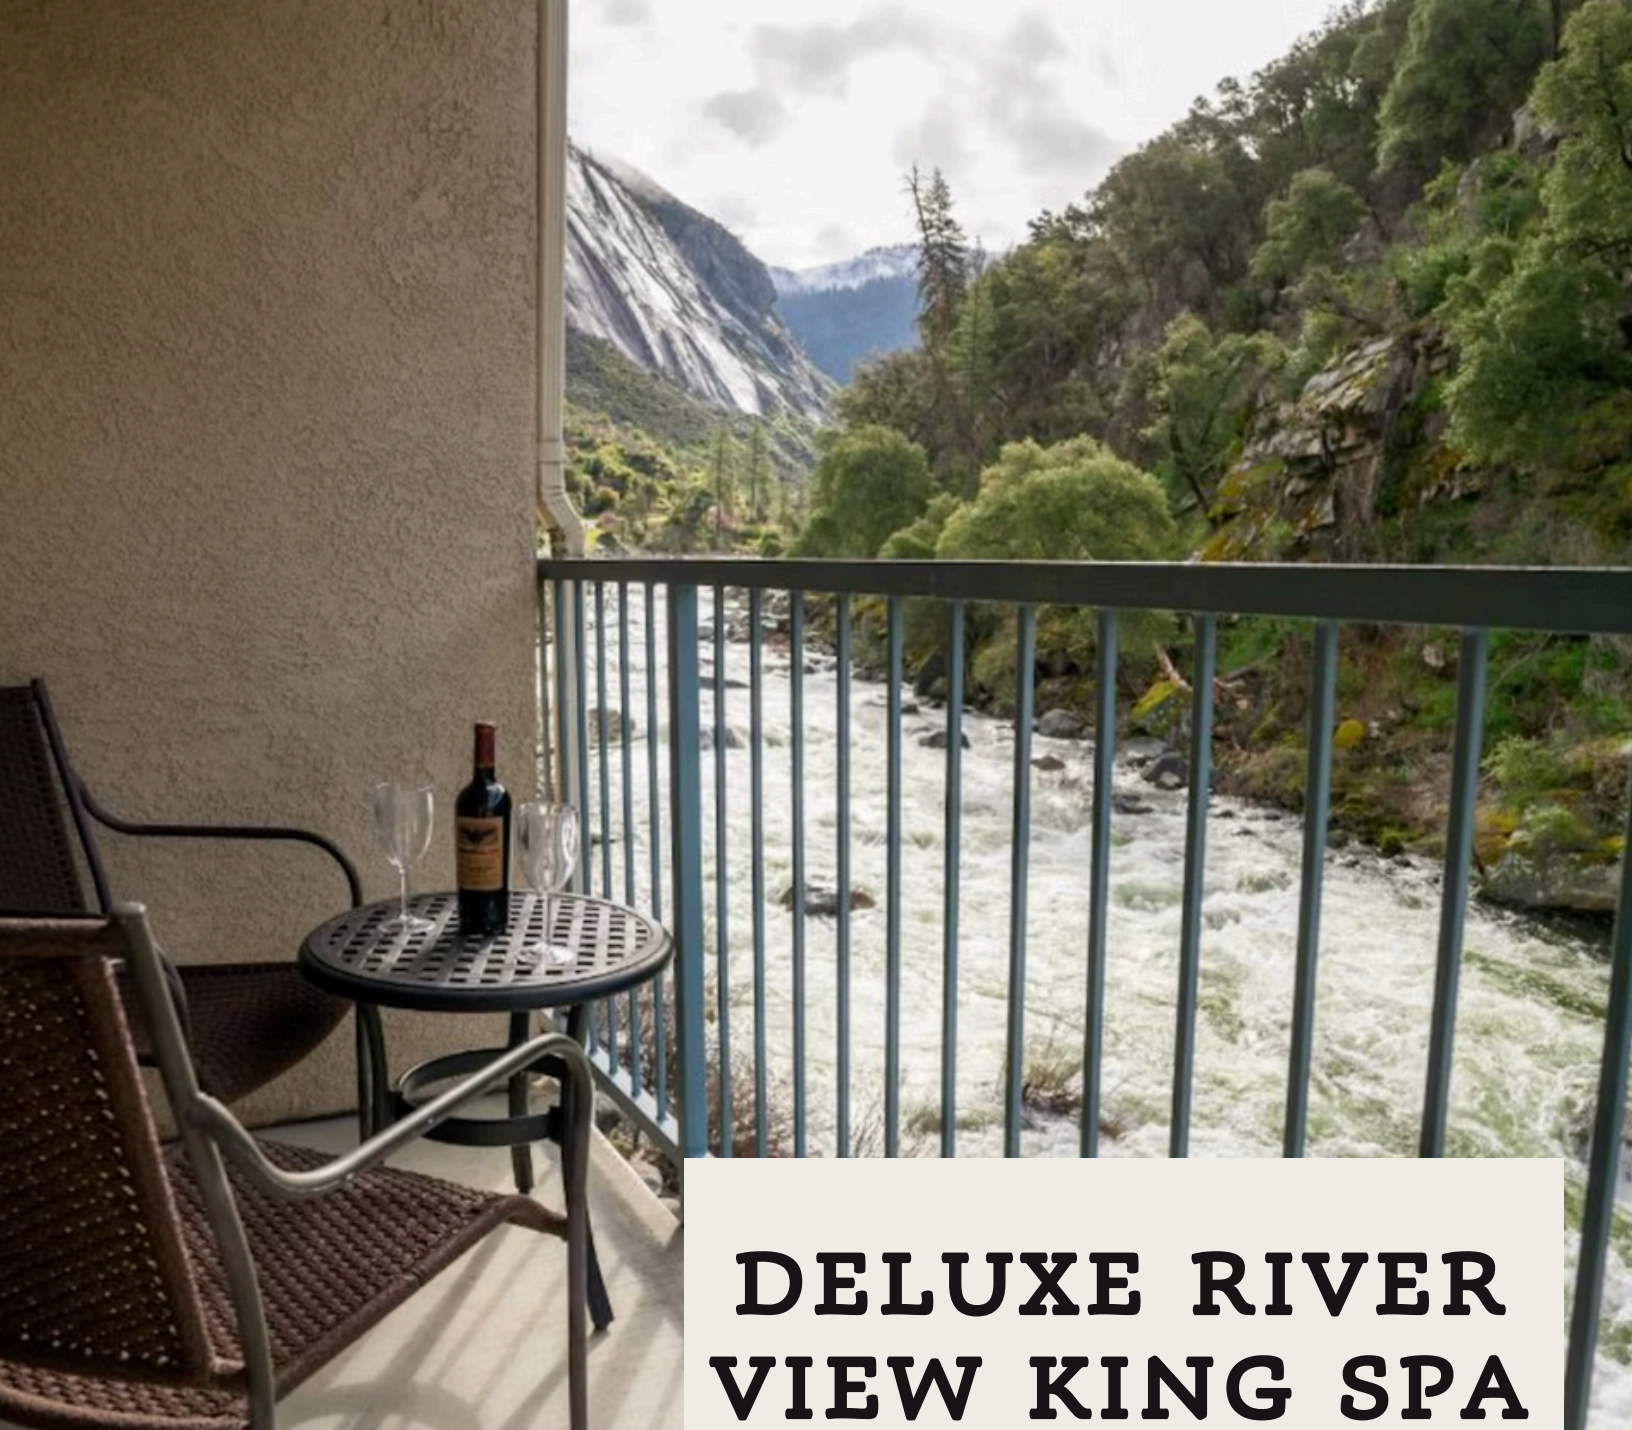

# Suites

SEE OUR LUXURIOUS SUITE OFFERINGS

## DELUXE RIVER VIEW KING SPA

### FEATURES

- River View
- Microwave
- Toaster
- Tea/Coffee Maker
- Television
- Wi-Fi
- Telephone
- A/C
- Stove top
- Balcony
- Spa
- Fireplace
- Mini Fridge
- Hairdryer
- Kitchenette

The rush of the river, and view of the cascading mountains from your balcony complete your stay in our king river view suite. With a working fireplace, kitchenette, spa for two and a large shower with dual heads, make your romantic stay relaxing and memorable.